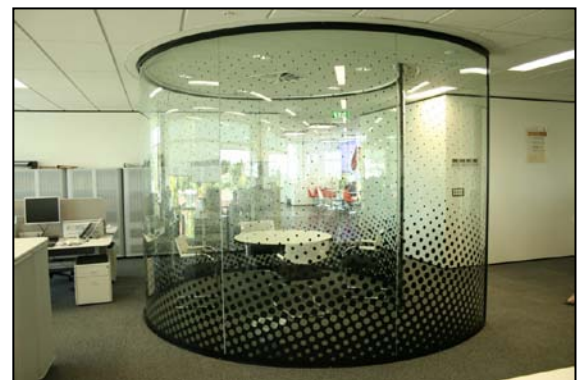

If you have installed some of our curved glass, and wish to see it on one of our news pages, send photos to info@glasshape.net